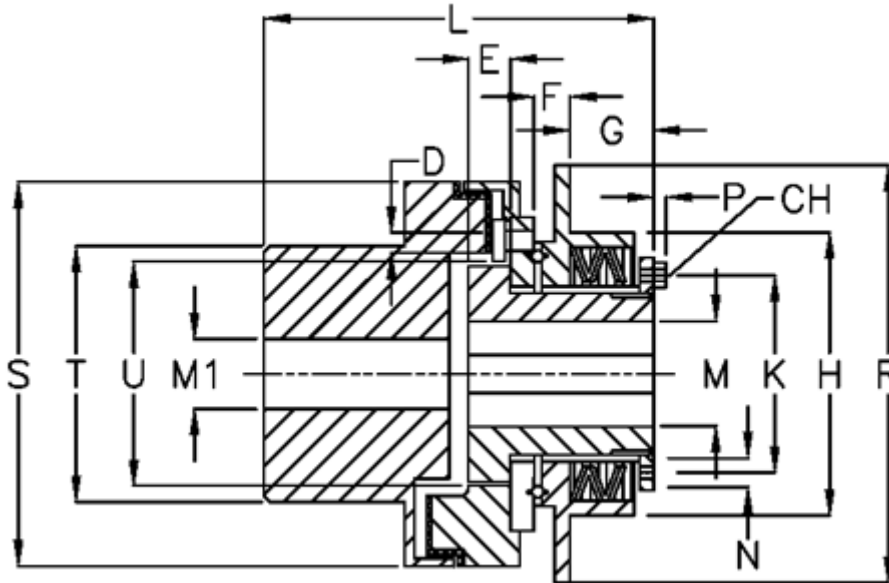

Article number: 46963532

Description: Synchron mini G 35 M

## Measures

D	= 6xM6	L	= 132.0	U	= 66
Disc spring mounting	= 3x1M	M1 max	= 50		
Disc spring version	= M - medium	M max	= 35		
E	= 17.0	M min	= 14		
F	= 7.0	P	= 4.0		
G	= 29.0	R	= 120		
H	= 88	S	= 112		
K	= 70	T	= 79		